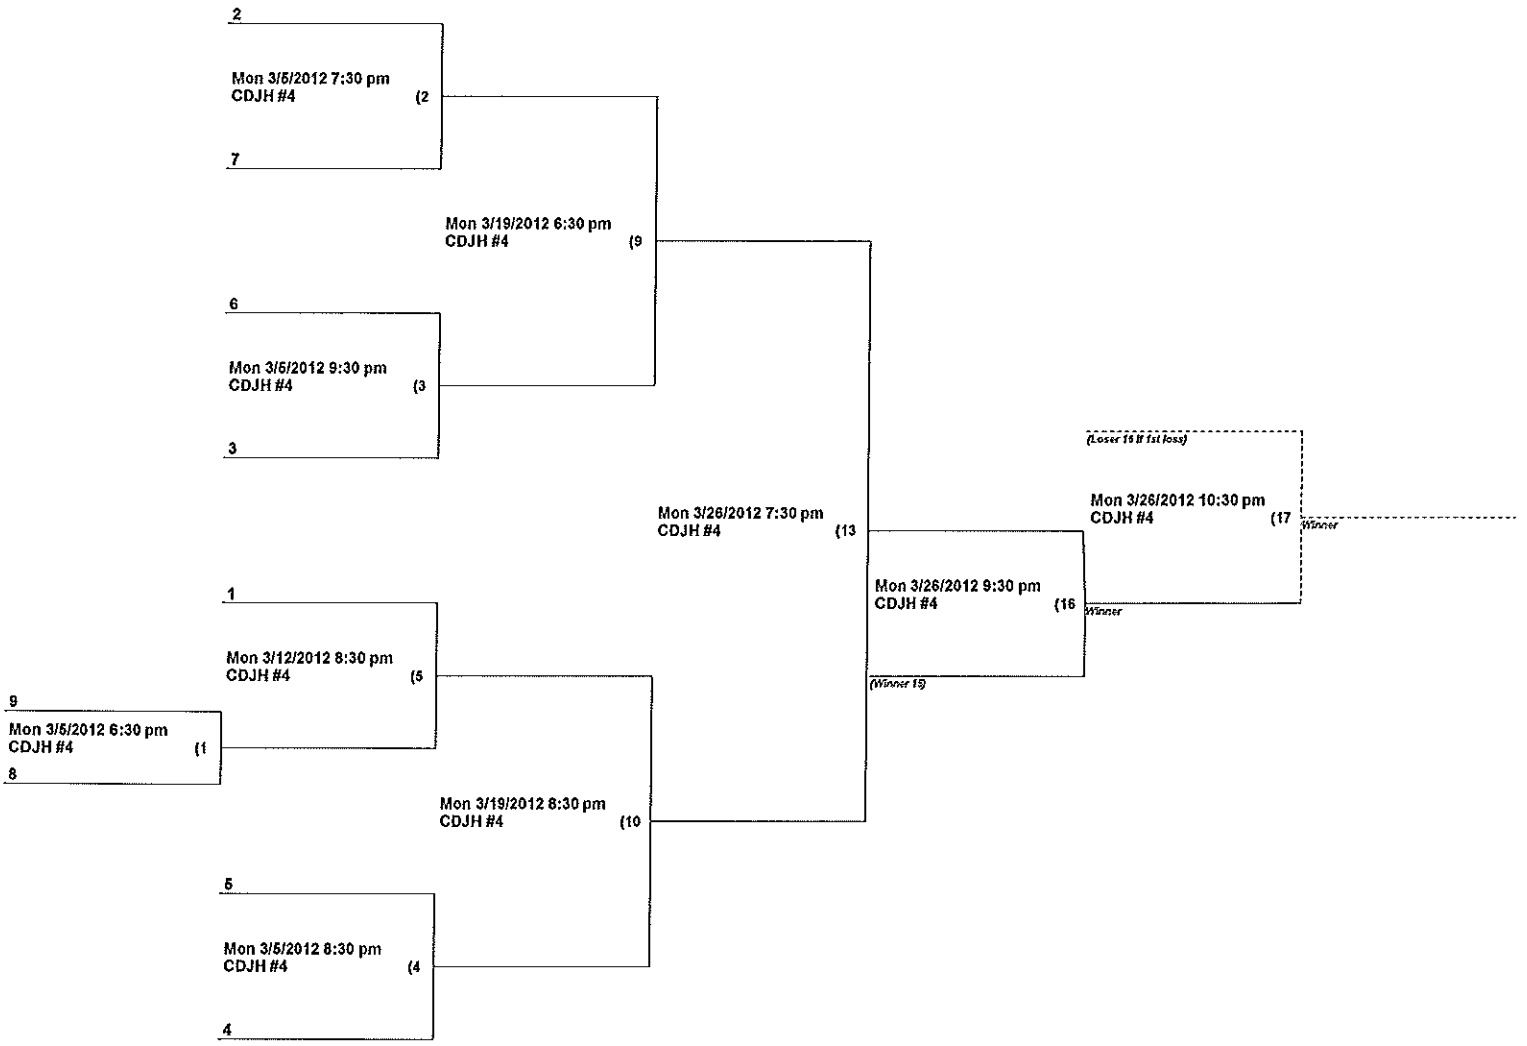

COED REC VOLLEYBALL WINTER 2012 LOWER BRACKET