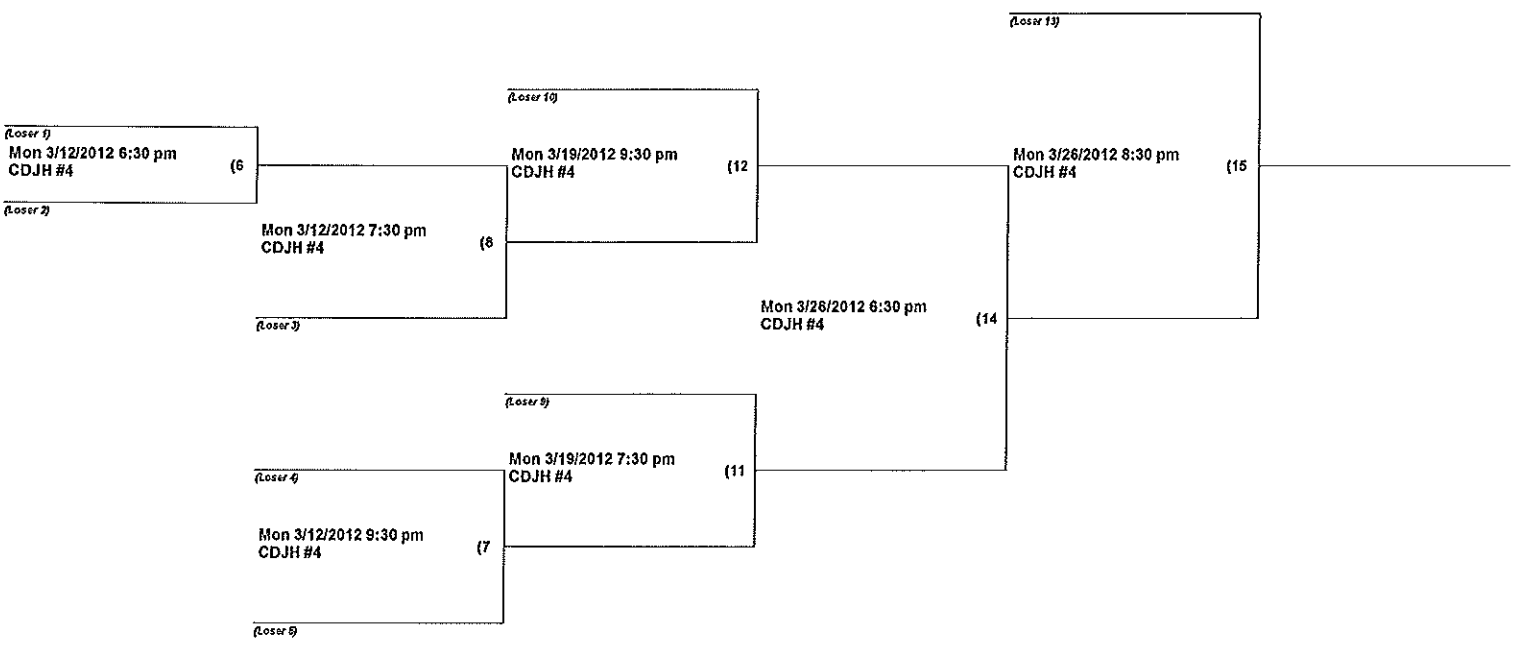

COED REC VOLLEYBALL WINTER 2012 LOWER BRACKET